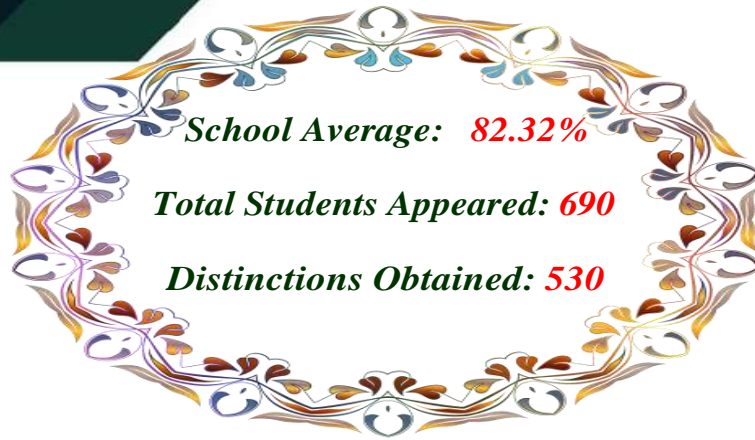

AARAV BARNWAL

NISHKA KANSAL

SWAPNIL BANERJEE

3rd RANK

Percentage: 97.4%

SUBJECT AVERAGES IN INDIVIDUAL SUBJECTS	
SUBJECTS	AVERAGE /NO. OF STUDENTS
ENGLISH	87.94/690
STD MATHEMATICS	73.9/673
BASIC MATHEMATICS	64.22/17
SCIENCE	83.5/690
SOCIAL SCIENCE	84.98/690
HINDI	81.7/530
KANNADA	72.75/52
FRENCH	80.4/61
SANSKRIT	88.67/30
GERMAN	83.06/14
PAINTING	91/3